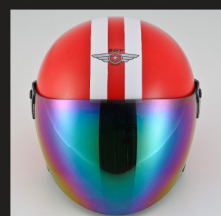

RETRO TRENDY

White

Red

Yellow

Green

Black Matt

Pink

Double D-Ring Buckle With Red Button

Orange Colour Also Available

RETRO CLASSIC

Matt Black

Red

Yellow

Pink

Orange

White

Micrometer Buckle

Green Colour Also Available

RETRO VISOREX

Red

Front

Side

White

Blue