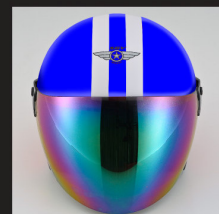

RETRO TRENDY

White

Red

Yellow

Green

Black Matt

Pink

Double D-Ring Buckle With Red Button

Orange Colour Also Available

RETRO CLASSIC

Matt Black

Red

Yellow

Pink

Orange

White

Micrometer Buckle

Green Colour Also Available

RETRO VISOREX

Red

Front

Side

White

Blue